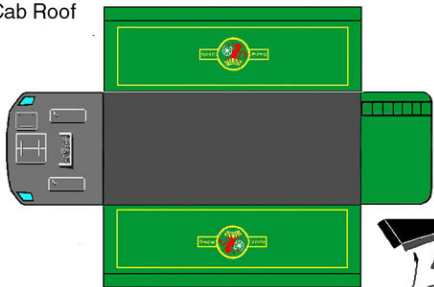

Loco Chassis

Boiler

Buffers

Firebox

Cylinders

Pipework

Smoke Deflectors

Tender Footplate

Cab Inside

Running Board Sides

Cab Roof

Tender Chassis

Firebox under footplate

Rear

Front

Tender inner top