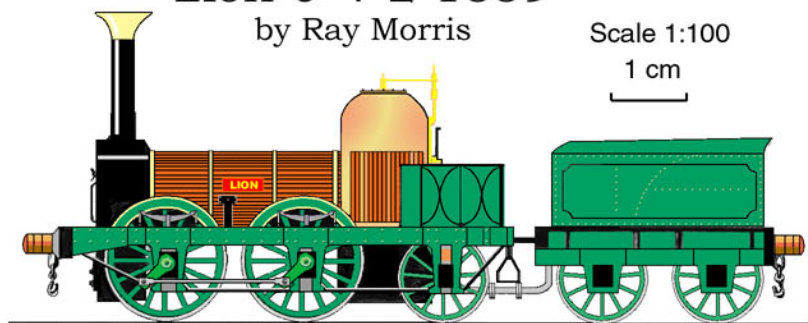

Lion 0-4-2 1839

by Ray Morris

Scale 1:100

1 cm

LION 1839
display nameplates

LION 1839

cylinders