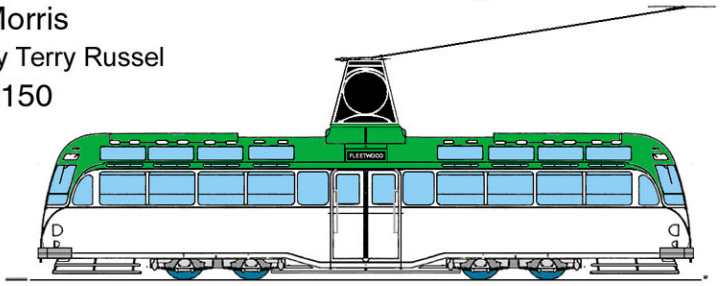

1937 Blackpool Tram

by Ray Morris
from a drawing by Terry Russel
scale 1:150

1 cm

Gantry Tower

Destination boards for sides and ends

Base Glue together to thicken

Truck Wheels

Score & fold

Roof & Sides
Fold and glue to base

Score & fold

Ends
Curve & Glue

Make Headlights from Matches

Collector