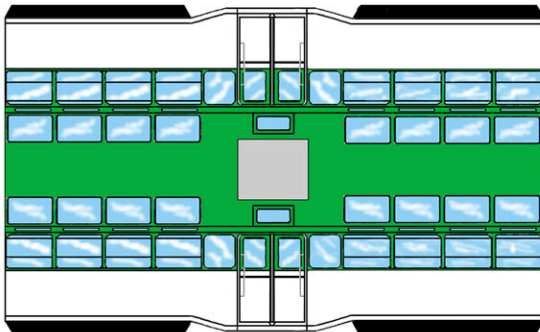

1937 Blackpool Tram

by Ray Morris
from a drawing by Terry Russel
scale 1:150

1 cm

Gantry Tower

Destination boards for sides and ends

Base Glue together to thicken

Truck Wheels

Score & fold

Roof & Sides
Fold and glue to base

Score & fold

Ends
Curve & Glue

Make Headlights from Matches

Collector