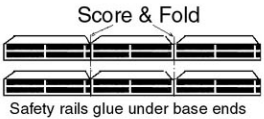

1937 Blackpool Tram

by Ray Morris
from a drawing by Terry Russel
scale 1:150

1 cm

Gantry Tower

Destination boards for sides and ends

Base Glue together to thicken

Truck Wheels

Score & fold