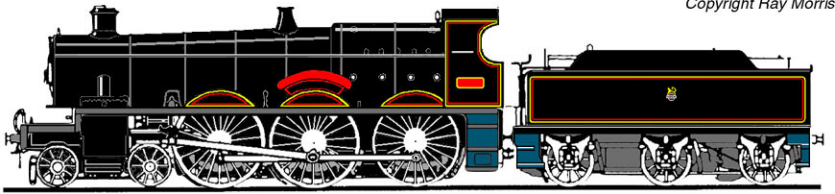

# Saint Class Loco By Ray Morris

1:175

Boiler

Footplate

Firebox

Cab & Roof

Wheel Arches

Cylinders