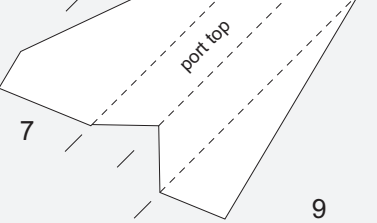

ins

ins

A

Templates for landing gear struts
(paper clip or other stiff wire)

Nose wheel
top view

Main gear

1
Open slots
in nose
(2 places)

2

3

5
Open slots
in nose
(2 places)

A

cm