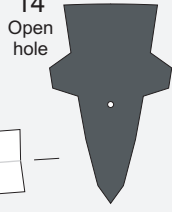

ins

ins

A

Templates for landing gear struts
(paper clip or other stiff wire)

Nose wheel
top view

Main gear

1
Open slots
in nose
(2 places)

2

3

5
Open slots
in nose
(2 places)

A

cm