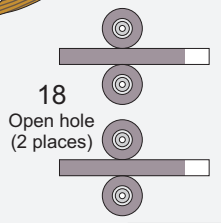

ins

ins

A

Templates for landing gear struts
(paper clip or other stiff wire)

Nose wheel
top view

Main gear

1
Open slots
in nose
(2 places)

2

3

5
Open slots
in nose
(2 places)

A

cm