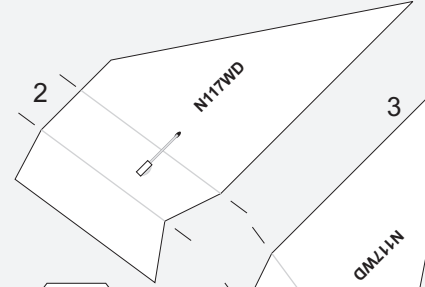

ins

ins

A

Templates for landing gear struts
(paper clip or other stiff wire)

Nose wheel
top view

Main gear

1
Open slots
in nose
(2 places)

2

3

5
Open slots
in nose
(2 places)

A

cm