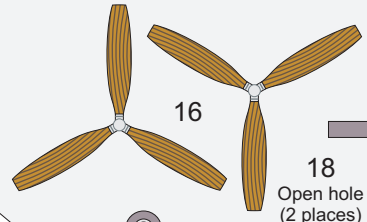

ins

ins

A

Templates for landing gear struts
(paper clip or other stiff wire)

Nose wheel
top view

Main gear

1
Open slots
in nose
(2 places)

2

3

5
Open slots
in nose
(2 places)

A

cm