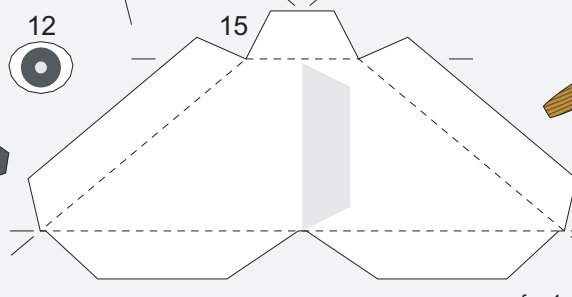

ins

ins

A

Templates for landing gear struts
(paper clip or other stiff wire)

Nose wheel
top view

Main gear

1
Open slots
in nose
(2 places)

2

3

5
Open slots
in nose
(2 places)

A

cm