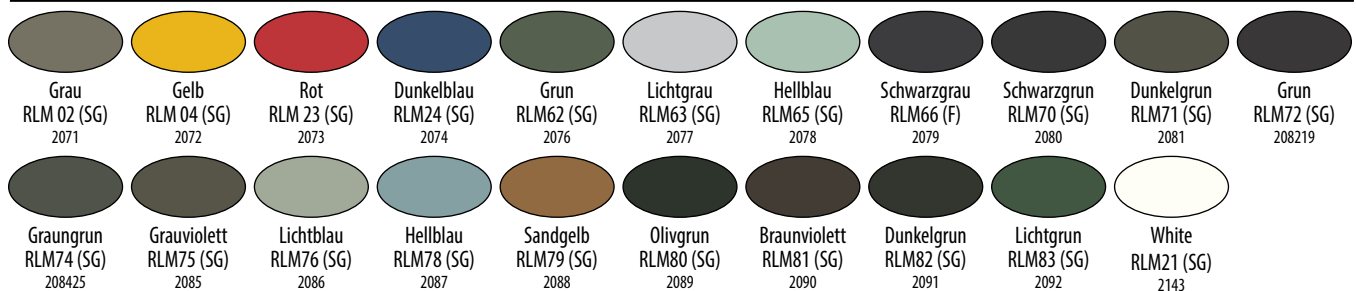

Gray Sandable (F) 1/2 oz. - B-278109
 Super Fine Gray (F) 1/2 oz. - B-2782
 Super Fine White (F) 3.0 oz. -
 S-296103, 2961C (C)
 Gray Sandable (F) 3.0 oz. -
 S-298106, 2981C (C)
 Super Fine Gray (F) 3.0 oz. -
 S-2982, 2982C (C)

Top Coats - Lacquer

(Bottle)
 Flat 1.0 oz. - 201503
 Semi-Gloss 1.0 oz. - 201616
 Gloss 2.0 oz. - 2017

Thinners

(Bottle 1-3/4 oz.)
 Lacquer 1.0 oz. - 2018
 Enamel 1-3/4 oz. - 1156XT
 Airbrush Enamel 1-3/4 oz - 1789X

Decal Solutions-

Enamel
(Bottle 1/2 oz.)
 Solvent Solution - 2145
 Setting Solution - 2146

Figure - (Bottle 1/2 oz.)

US Military - (Bottle 1/2 oz.)

WW II US/United Kingdom - (Bottle 1/2 oz.)

WW II German Luftwaffe - RLM - (Bottle 1/2 oz.)

B-Bottle | S-Spray | (F)-Flat | (G)-Gloss | (SG)-Semi-gloss | (C)-Canada Due to variations in printing, color match to paint cannot be guaranteed. Always test before use.

MODEL MASTER™

International Military & Figure Enamel Paints