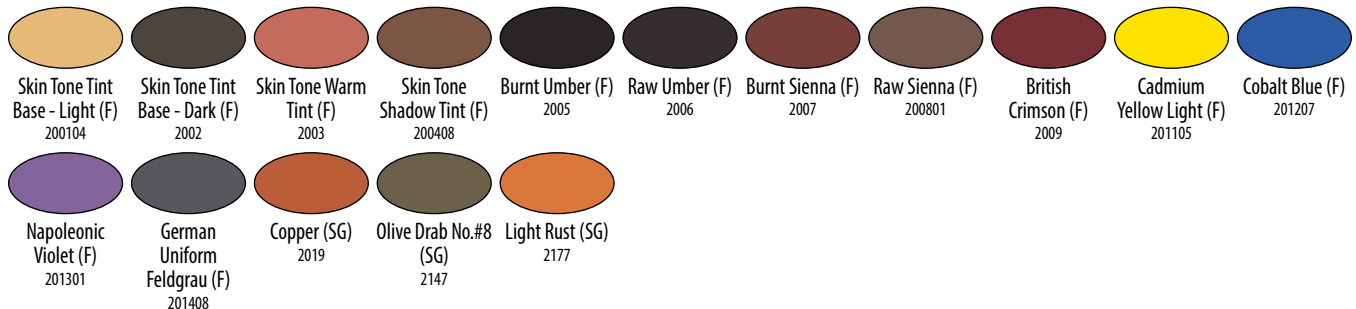

MODEL MASTER™

International Military & Figure Enamel Paints

Primers - Enamel

Gray (SG) 1/2 oz. - B-2737
White (SG) 1/2 oz. - B-2748
Gray (SG) 3.0 oz. - S-2937
White (SG) 3.0 oz. - S-2948

Primers - Lacquer

Gray Sandable (F) 1/2 oz. - B-278109
Super Fine Gray (F) 1/2 oz. - B-2782
Super Fine White (F) 3.0 oz. -
S-296103, 2961C (C)
Gray Sandable (F) 3.0 oz. -
S-298106, 2981C (C)
Super Fine Gray (F) 3.0 oz. -
S-2982, 2982C (C)

Top Coats - Lacquer

(Bottle)
Flat 1.0 oz. - 201503
Semi-Gloss 1.0 oz. - 201616
Gloss 2.0 oz. - 2017

Thinners

(Bottle 1-3/4 oz.)
Lacquer 1.0 oz. - 2018
Enamel 1-3/4 oz. - 1156XT
Airbrush Enamel 1-3/4 oz - 1789X

Decal Solutions-

Enamel
(Bottle 1/2 oz.)
Solvent Solution - 2145
Setting Solution - 2146

Figure - (Bottle 1/2 oz.)

US Military - (Bottle 1/2 oz.)