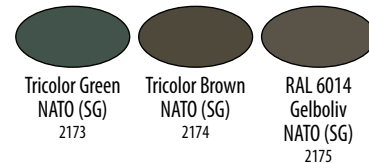

Gray Sandable (F) 1/2 oz. - B-278109
 Super Fine Gray (F) 1/2 oz. - B-2782
 Super Fine White (F) 3.0 oz. -
 S-296103, 2961C (C)
 Gray Sandable (F) 3.0 oz. -
 S-298106, 2981C (C)
 Super Fine Gray (F) 3.0 oz. -
 S-2982, 2982C (C)

Decal Solutions-

Enamel
(Bottle 1/2 oz.)
 Solvent Solution - 2145
 Setting Solution - 2146

Figure - (Bottle 1/2 oz.)

US Military - (Bottle 1/2 oz.)

WW II US/United Kingdom - (Bottle 1/2 oz.)

WW II German Luftwaffe - RLM - (Bottle 1/2 oz.)

B-Bottle | S-Spray | (F)-Flat | (G)-Gloss | (SG)-Semi-gloss | (C)-Canada Due to variations in printing, color match to paint cannot be guaranteed. Always test before use.

MODEL MASTER™

International Military & Figure Enamel Paints

Naval - (Bottle 1/2 oz.)

Modern Nato - (Bottle 1/2 oz.)

Stains - (Bottle 1/2 oz.)

B-Bottle | S-Spray | (F)-Flat | (G)-Gloss | (SG)-Semi-gloss | (C)-Canada Due to variations in printing, color match to paint cannot be guaranteed. Always test before use.