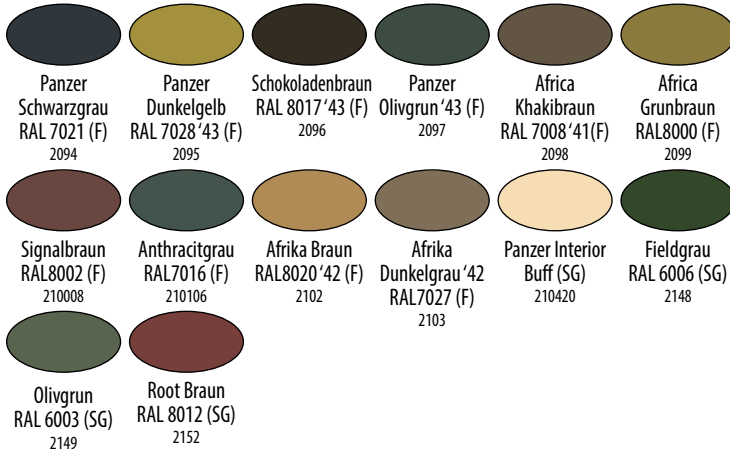

MODEL MASTER™

International Military & Figure Enamel Paints

WW II German Panzer - (Bottle 1/2 oz.)

WW II Italian - (Bottle 1/2 oz.)

WW II Japanese - (Bottle 1/2 oz.)