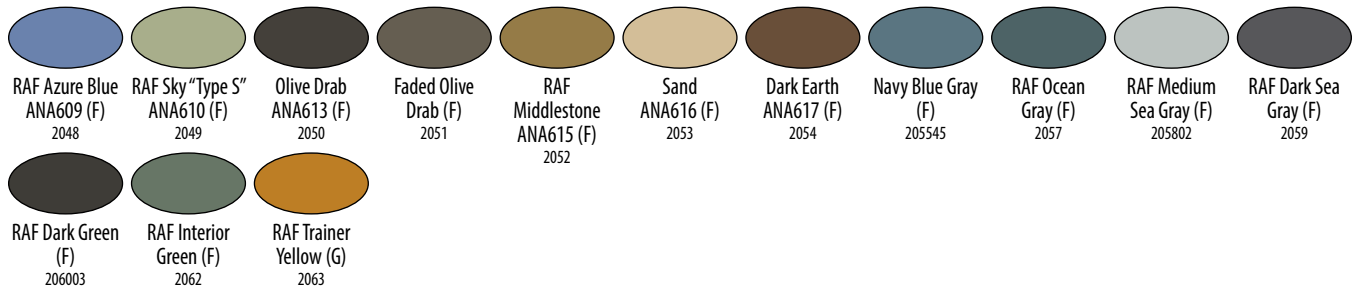

Gray Sandable (F) 1/2 oz. - B-278109
 Super Fine Gray (F) 1/2 oz. - B-2782
 Super Fine White (F) 3.0 oz. -
 S-296103, 2961C (C)
 Gray Sandable (F) 3.0 oz. -
 S-298106, 2981C (C)
 Super Fine Gray (F) 3.0 oz. -
 S-2982, 2982C (C)

Decal Solutions-

Enamel
(Bottle 1/2 oz.)
 Solvent Solution - 2145
 Setting Solution - 2146

Figure - (Bottle 1/2 oz.)

US Military - (Bottle 1/2 oz.)

WW II US/United Kingdom - (Bottle 1/2 oz.)

WW II German Luftwaffe - RLM - (Bottle 1/2 oz.)

B-Bottle | S-Spray | (F)-Flat | (G)-Gloss | (SG)-Semi-gloss | (C)-Canada Due to variations in printing, color match to paint cannot be guaranteed. Always test before use.

MODEL MASTER™

International Military & Figure Enamel Paints